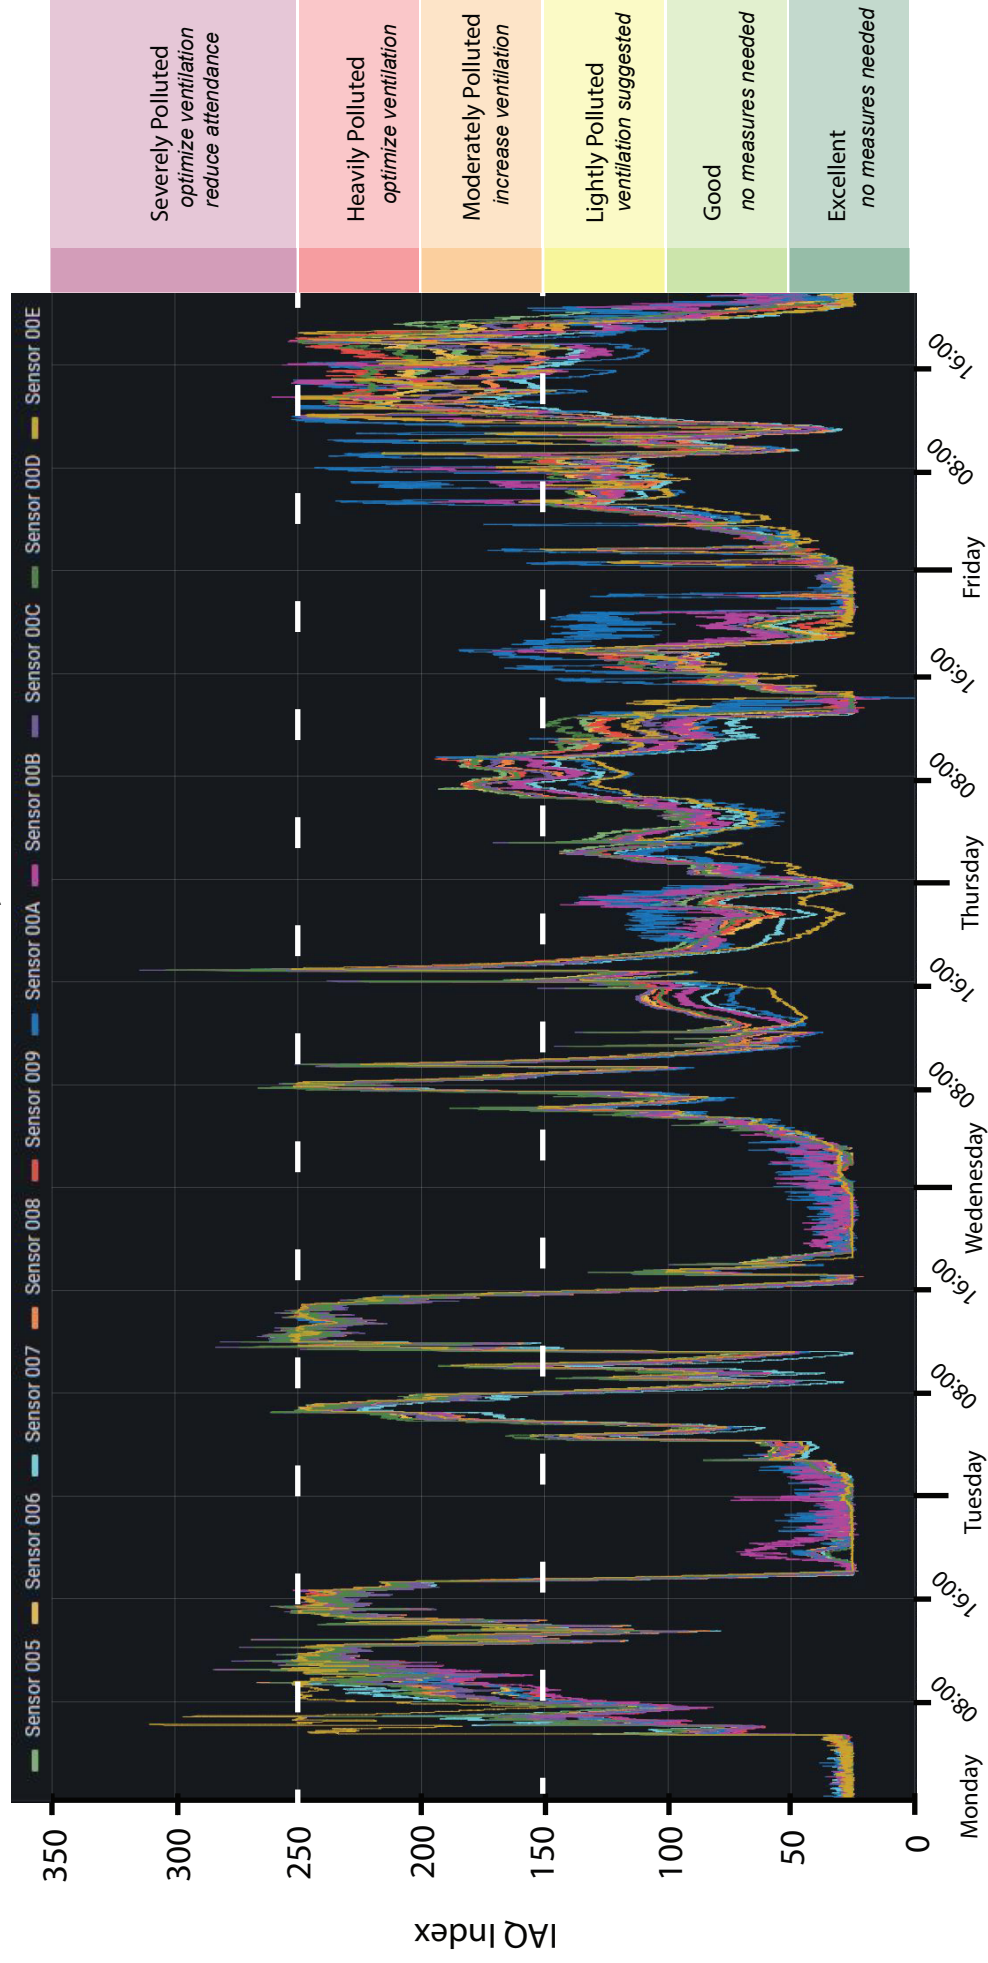

# Indoor Air Quality

FIGURE 6. Indoor air quality readings collected by sensor network. The data displayed is for a 5-day interval, with reference times listed in 8 hour increments. *IAQ index source: Bosch Sensortec. Image Credit: Grafana Labs.*